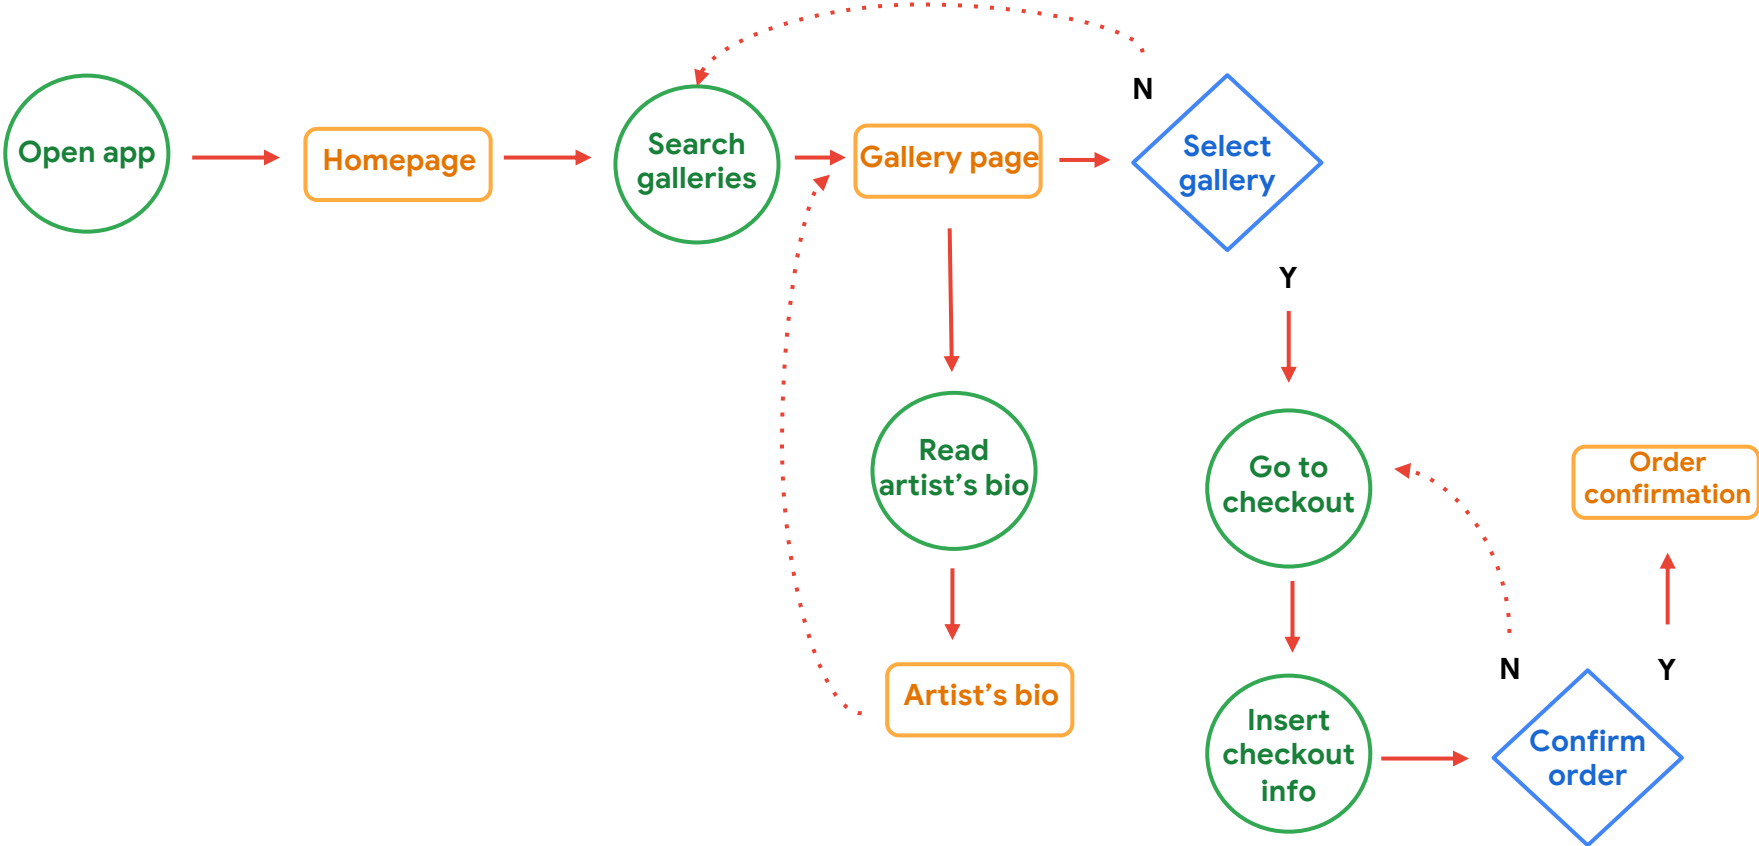

**User task:** Use the Artist Bio App to visit art galleries and discover local artists.

User flow "purchase tickets".

**User task:** Use the Artist Bio App to visit art galleries and discover local artists.

User flow "at the gallery".

User task: Use the Artist Bio App to visit art galleries and discover local artists.

User flow "purchase artwork".